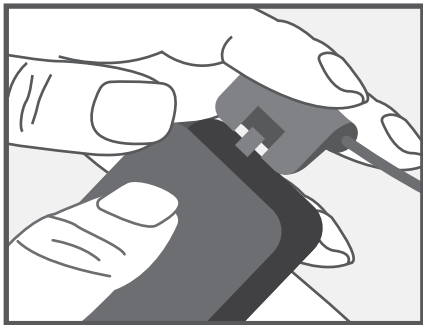

Changing Belle 4G Accessories

Flip the unit over to the back side and look for the tab

Push tab upward with thumb and pull attachment toward you

Press in new attachment in the open slot until you feel or hear a click