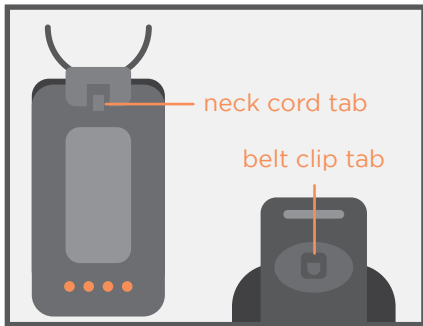

Changing Belle 4G Accessories

Flip the unit over to the back side and look for the tab

Push tab upward with thumb and pull attachment toward you

Press in new attachment in the open slot until you feel or hear a click