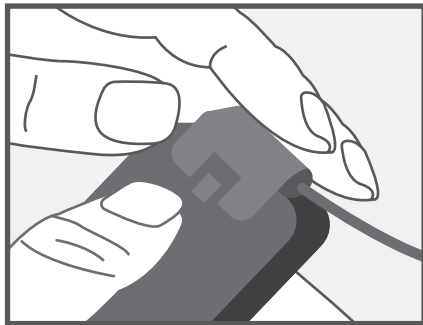

Changing Belle 4G Accessories

Flip the unit over to the back side and look for the tab

Push tab upward with thumb and pull attachment toward you

Press in new attachment in the open slot until you feel or hear a click