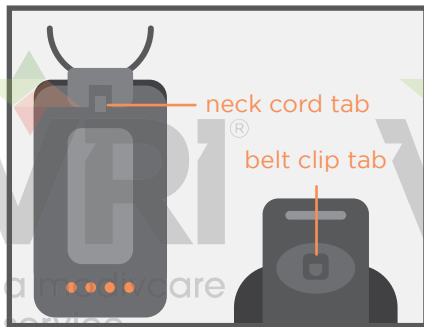

Changing Belle 4G Accessories

Flip the unit over to the back side and look for the tab

Push tab upward with thumb and pull attachment toward you

Press in new attachment in the open slot until you feel or hear a click