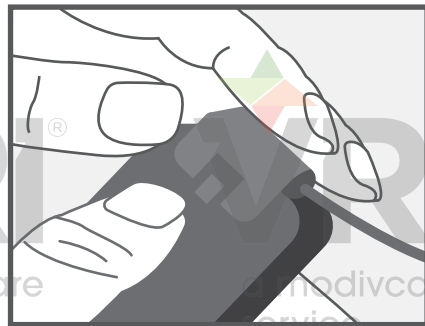

Changing Belle 4G Accessories

Flip the unit over to the back side and look for the tab

Push tab upward with thumb and pull attachment toward you

Press in new attachment in the open slot until you feel or hear a click