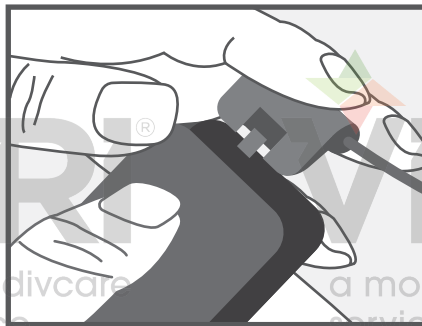

Changing Belle 4G Accessories

Flip the unit over to the back side and look for the tab

Push tab upward with thumb and pull attachment toward you

Press in new attachment in the open slot until you feel or hear a click